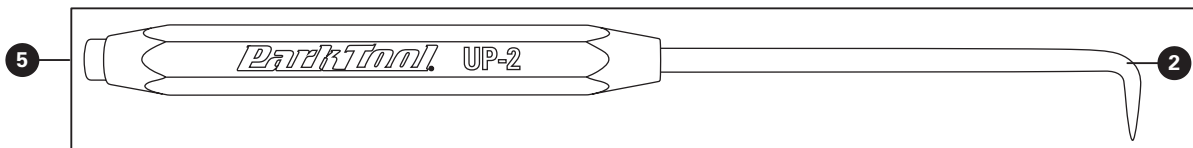

PARK TOOL CO. 5115 Hadley Ave. N., St. Paul, MN 55128 (USA) www.parktool.com**UP-SET PART NUMBERS**

Ref. #	Part #	Description	Qty.
1	695	Straight Pick Insert	—
2	696	90-Degree Pick Insert	—
3	697	Combination Pick Insert	—

Ref. #	Part #	Description	Qty.
4	694-1	Straight Pick Assembly (UP-1)	1
5	694-2	90-Degree Pick Assembly (UP-2)	1
6	694-3	Combination Pick Assembly (UP-3)	1