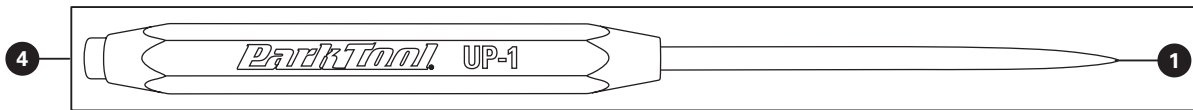

PARK TOOL CO. 5115 Hadley Ave. N., St. Paul, MN 55128 (USA) www.parktool.com**UP-SET PART NUMBERS**

Ref. #	Part #	Description	Qty.
1	695	Straight Pick Insert	—
2	696	90-Degree Pick Insert	—
3	697	Combination Pick Insert	—

Ref. #	Part #	Description	Qty.
4	694-1	Straight Pick Assembly (UP-1)	1
5	694-2	90-Degree Pick Assembly (UP-2)	1
6	694-3	Combination Pick Assembly (UP-3)	1