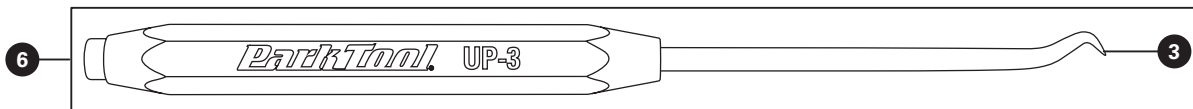

PARK TOOL CO. 5115 Hadley Ave. N., St. Paul, MN 55128 (USA) www.parktool.com**UP-SET PART NUMBERS**

Ref. #	Part #	Description	Qty.
1	695	Straight Pick Insert	—
2	696	90-Degree Pick Insert	—
3	697	Combination Pick Insert	—

Ref. #	Part #	Description	Qty.
4	694-1	Straight Pick Assembly (UP-1)	1
5	694-2	90-Degree Pick Assembly (UP-2)	1
6	694-3	Combination Pick Assembly (UP-3)	1